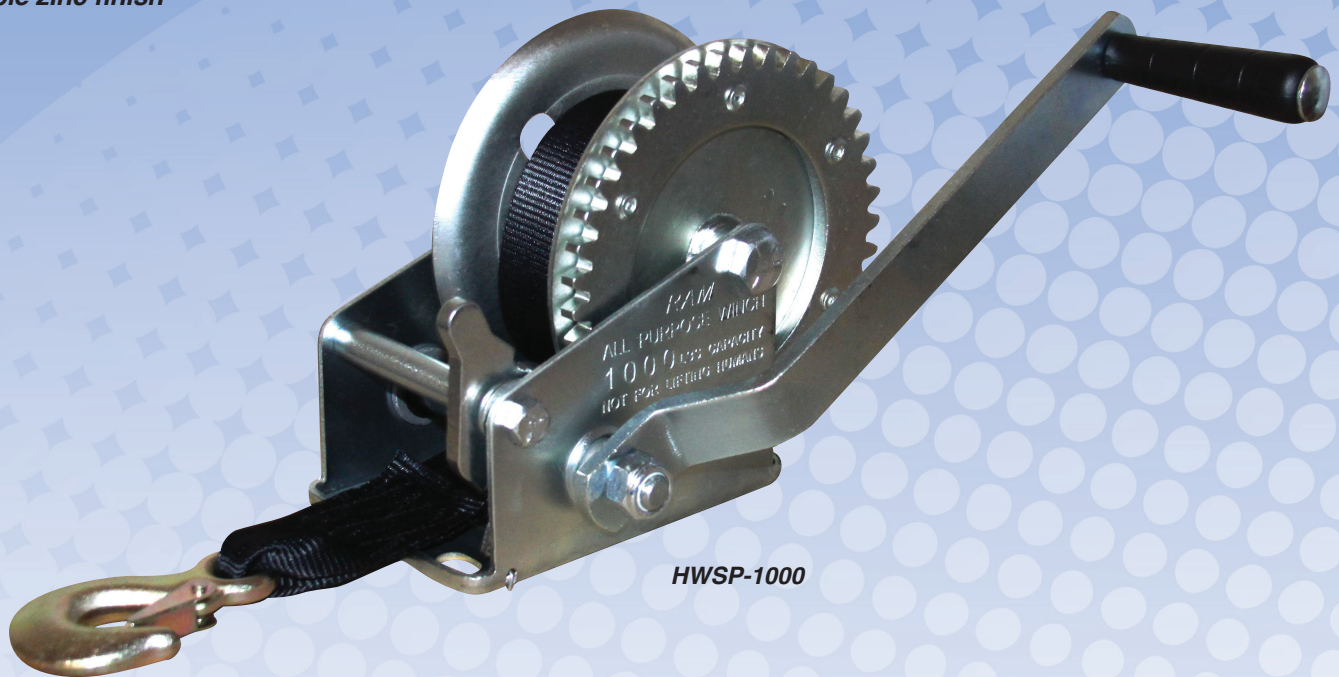

MARINE WINCHES

Ideal for marine, utility, recreational and other applications.

- Models with strap feature a 50mm x 23' black webbed strap with a yellow zinc forged safety latched hook
- Solid one piece gears for greater durability
- Thumb latch to lock winch in a desired location
- Handles include a large 3.5" comfort grip
- All models come boxed with a full overlay label
- Durable zinc finish

HWSP-1000

Product Code	Capacity (lbs)	Description	Gear Ration	Maximum Cable Length (Not Incl.)	Unit Weight (lbs)
HWSP-600	600	Hand winch includes 23' strap and 7" handle	3.1:1	4.2mm x 33'	4.74
HWSP-1000	1,000	Hand winch includes 23' strap and 8" handle	4.1:1	4.5mm x 33'	7.06
HW-1000	1,000	Hand winch includes 8" handle	4.1:1	4.5mm x 33'	6.62
HWSP-1400	1,400	Hand winch includes 23' strap and 10.5" handle	4.1:1	4.8mm x 33'	8.71
HW-1400	1,400	Hand winch includes 10.5" handle	4.1:1	4.8mm x 33'	8.27
HWSP-1600	1,600	Hand winch includes 23' strap and 10.5" handle	4.1:1	5.0mm x 33'	8.93
HW-1600	1,600	Hand winch includes 10.5" handle	4.1:1	5.0mm x 33'	8.49